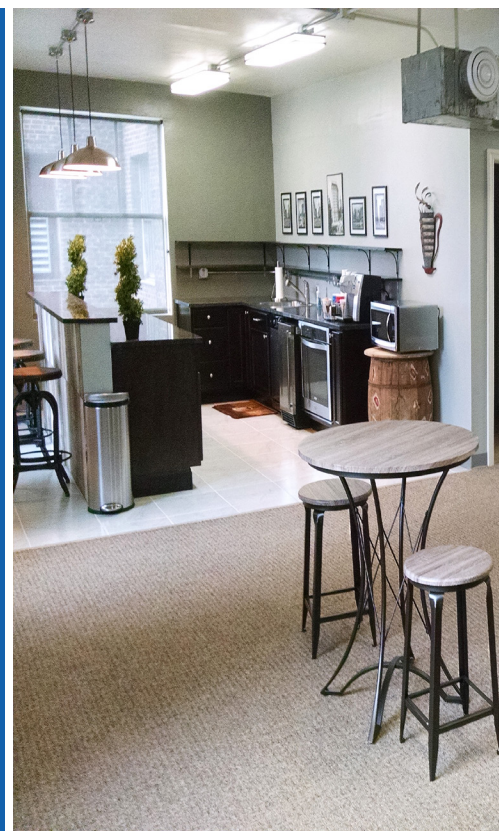

Immediate Availability!

Presto!

OFFICE SUITES

A NEW OFFICE SPACE CONCEPT FROM E.V. BISHOFF CO.

Designed for Corporate Expansion, Project Space and Immediate Office Space Needs

Move into a fully furnished office suite from 1,000SF to 15,000SF without: spending your capital on office furniture, the hassle of setting up and tearing down work stations and installing your network!

- FEATURES:**
- Dedicated 10mbps bandwidth -
 - Wifi Router -
 - Office Furniture -
 - Whiteboards -
 - Collaboration Workspaces -
 - Lifetime Office Warranty -
 - Lifetime Furniture Warranty -
 - Card Swipe Entry -
 - Nightly Cleaning -
 - Additional Workstations Available -
 - Conference Room -
 - Kitchen -
 - Onsite Facility Assistance -
 - Private Offices -