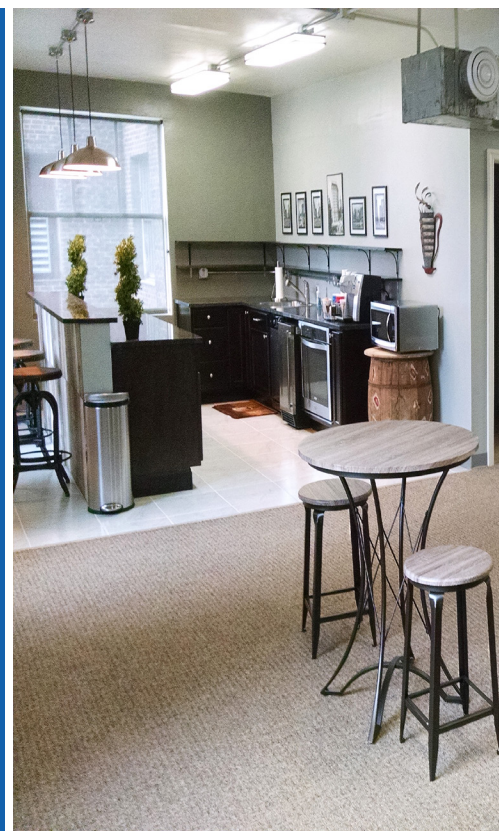

Immediate Availability!

Presto

OFFICE SPACE

A NEW OFFICE SPACE CONCEPT FROM E.V. BISHOFF CO.

Designed for Corporate Expansion, Project Space and Immediate Office Space Needs

Move into a fully furnished office suite from 1,000SF to 15,000SF without: spending your capital on office furniture, the hassle of setting up and tearing down work stations and installing your network!

- FEATURES:**
- Dedicated 10mbps bandwidth -
 - Wifi Router -
 - Office Furniture -
 - Whiteboards -
 - Collaboration Workspaces -
 - Lifetime Office Warranty -
 - Lifetime Furniture Warranty -
 - Card Swipe Entry to Secured Area -
 - Nightly Cleaning -
 - Additional Workstations Available -
 - Conference Room -
 - Kitchen -
 - Onsite Facility Assistance -
 - Private Offices -